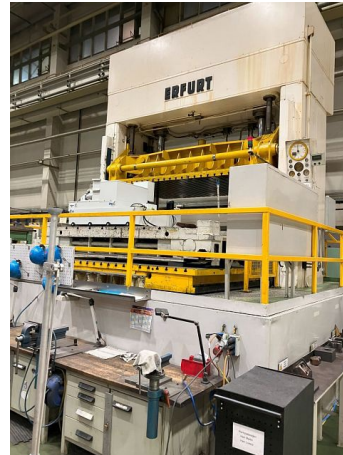

Data Sheet

Reference No.: 49799

presa za tuširanje

Brand: ERFURT
Model: PYXTUS 100/4000
YoM, approx.: 1969 used
Reconditioned: 2011
Controls: konvencionalno

Press Design

drive system: hydraulic

Press forces

total force (nominal): 100 to

Press Table

table surface (left-right): 4000 mm
table surface (front-back): 2200 mm

Slide

table surface (left-right): 4000 mm
table surface (front-back): 2200 mm
stroke: 1500 mm

slide (hydr. Press)

working velocity min.: 0.025 mm/s

Electrical specifications

total power consumption: 30 kW

Attachments (presses)

moving bolster design: front

Seller:

ProdEq Deutschland GmbH Standort Hückeswagen
Thomas Berger
Weberweg 2, 42499 Hückeswagen, Germany
+49 2192 935 382
thomas.berger@prodeq.de