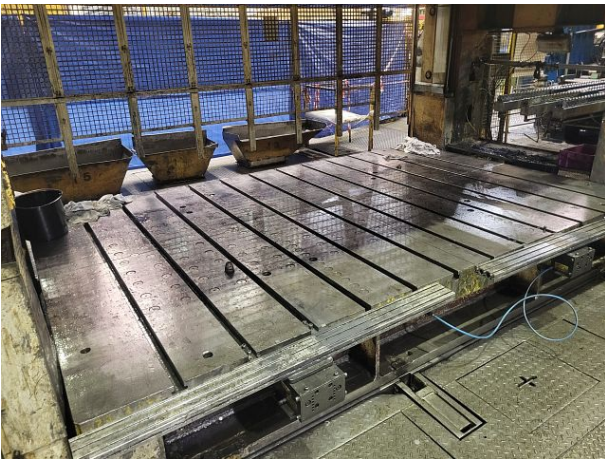

Photos & Documents

Reference No.: 47794

Tisch