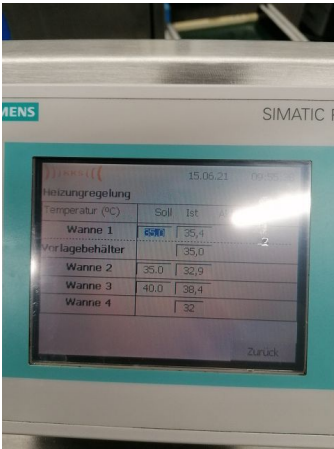

Photos & Documents

Reference No.: 48221

Korb