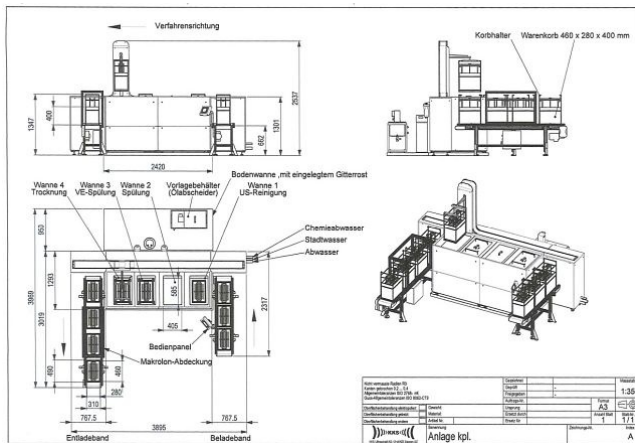

Dimensions / weights

space requirements -left/right-: 3900 mm
space requirements -front/back-: 4000 mm
total height: 2600 mm

Electrical specifications

mains voltage: 400 V
mains frequency: 50 Hz

Electrical specifications

in baskets, basic basket size 460 x 280 x 400 mm
(LxWxH)

Load capacity up to max. 10kg/basket, part height up
to 400 mm

Process:

1 Ultrasonic cleaning 50 - 70° C aqueous / demulsifying
3-5%

2 rinses 50 - 70° C city water (flow rinse)

Photos & Documents

Reference No.: 48221

Korb

Layout