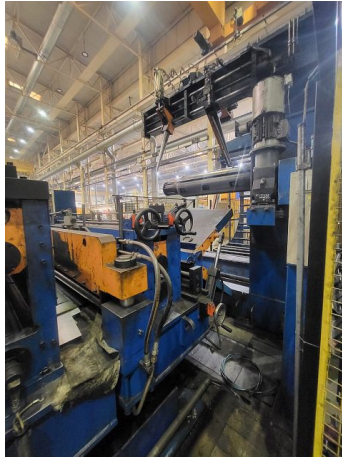

Photos & Documents

Reference No.: 47795

Verschiebetisch